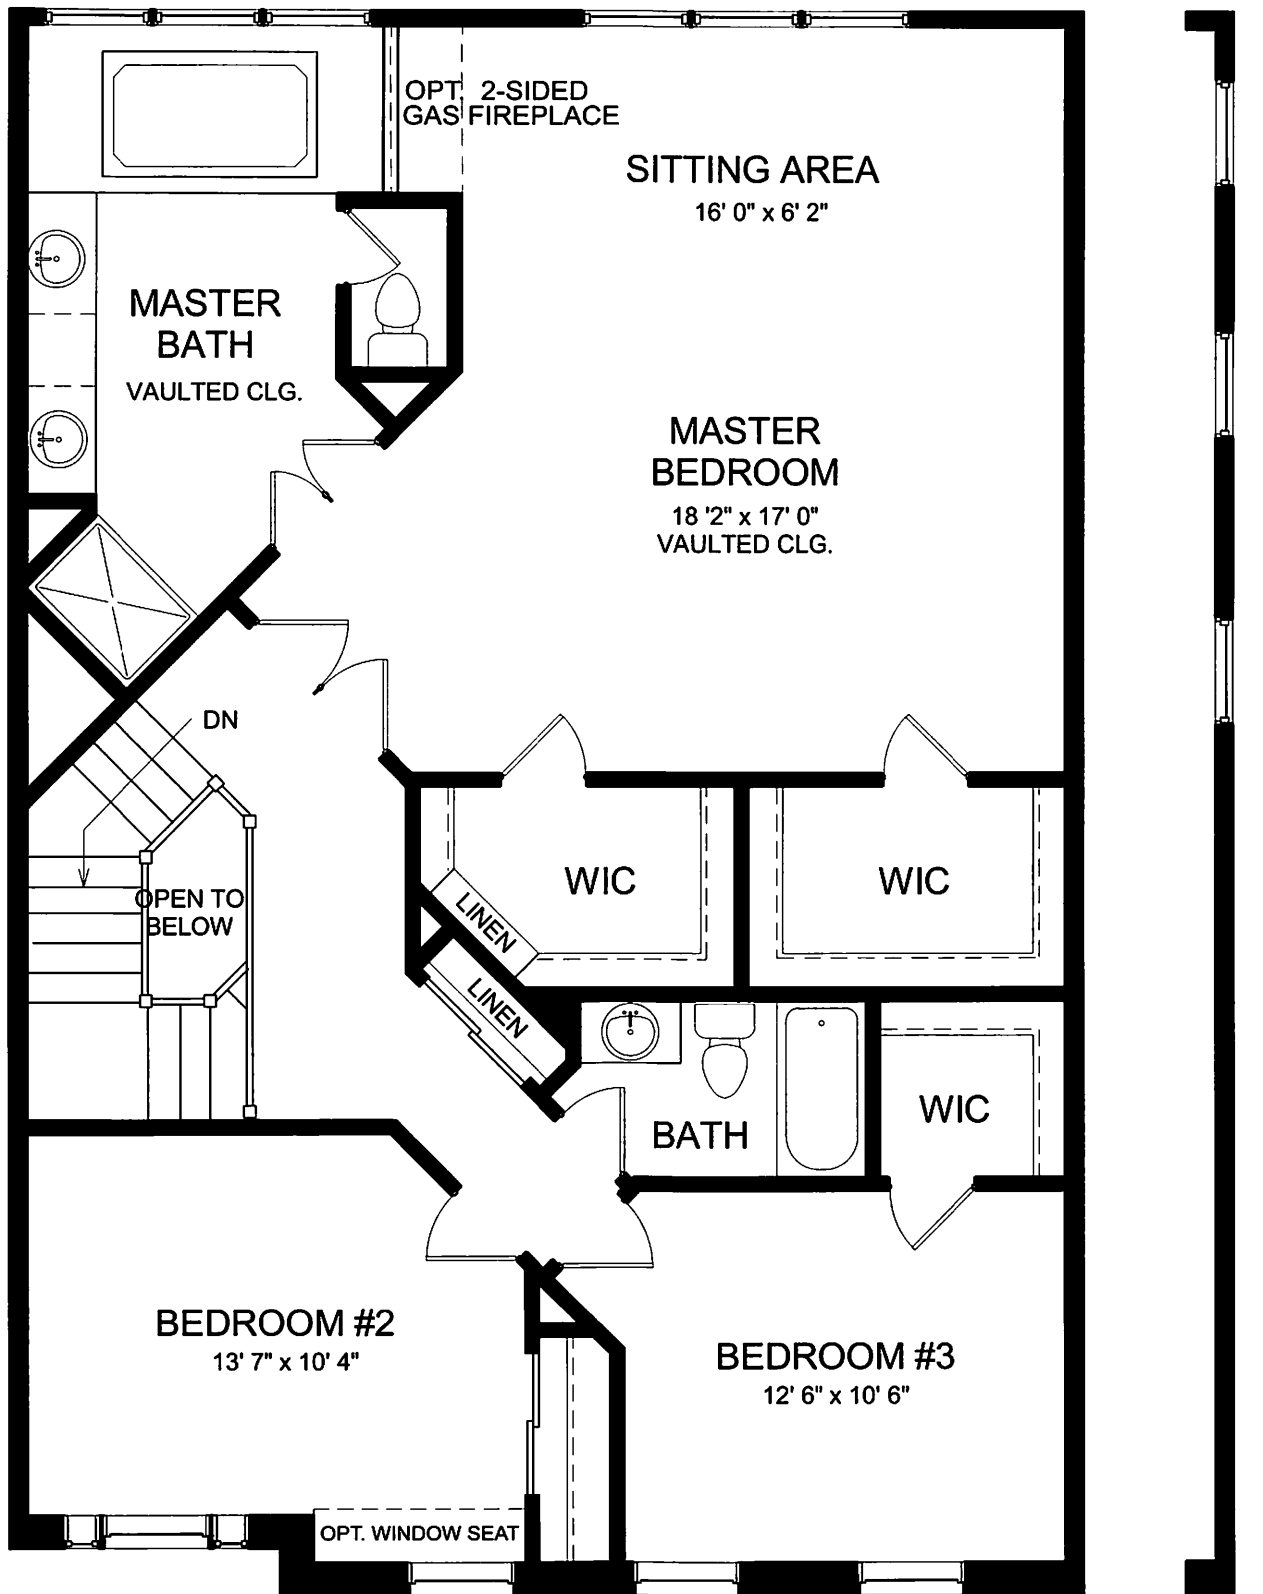

Northbrook

THE ASHFORD CARRIAGE HOME

The Ashford

THREE-STORY CARRIAGE HOMES

2,100 - 4,000 sq. ft.

ASHFORD – FIRST FLOOR

ASHFORD – SECOND FLOOR

ELEVATION A

END UNIT

Note: All dimensions are approximate and subject to change without notice and cannot be relied on for any type of binding agreement. Check with the sales consultant for further details.

ASHFORD – LOWER LEVEL

END UNIT