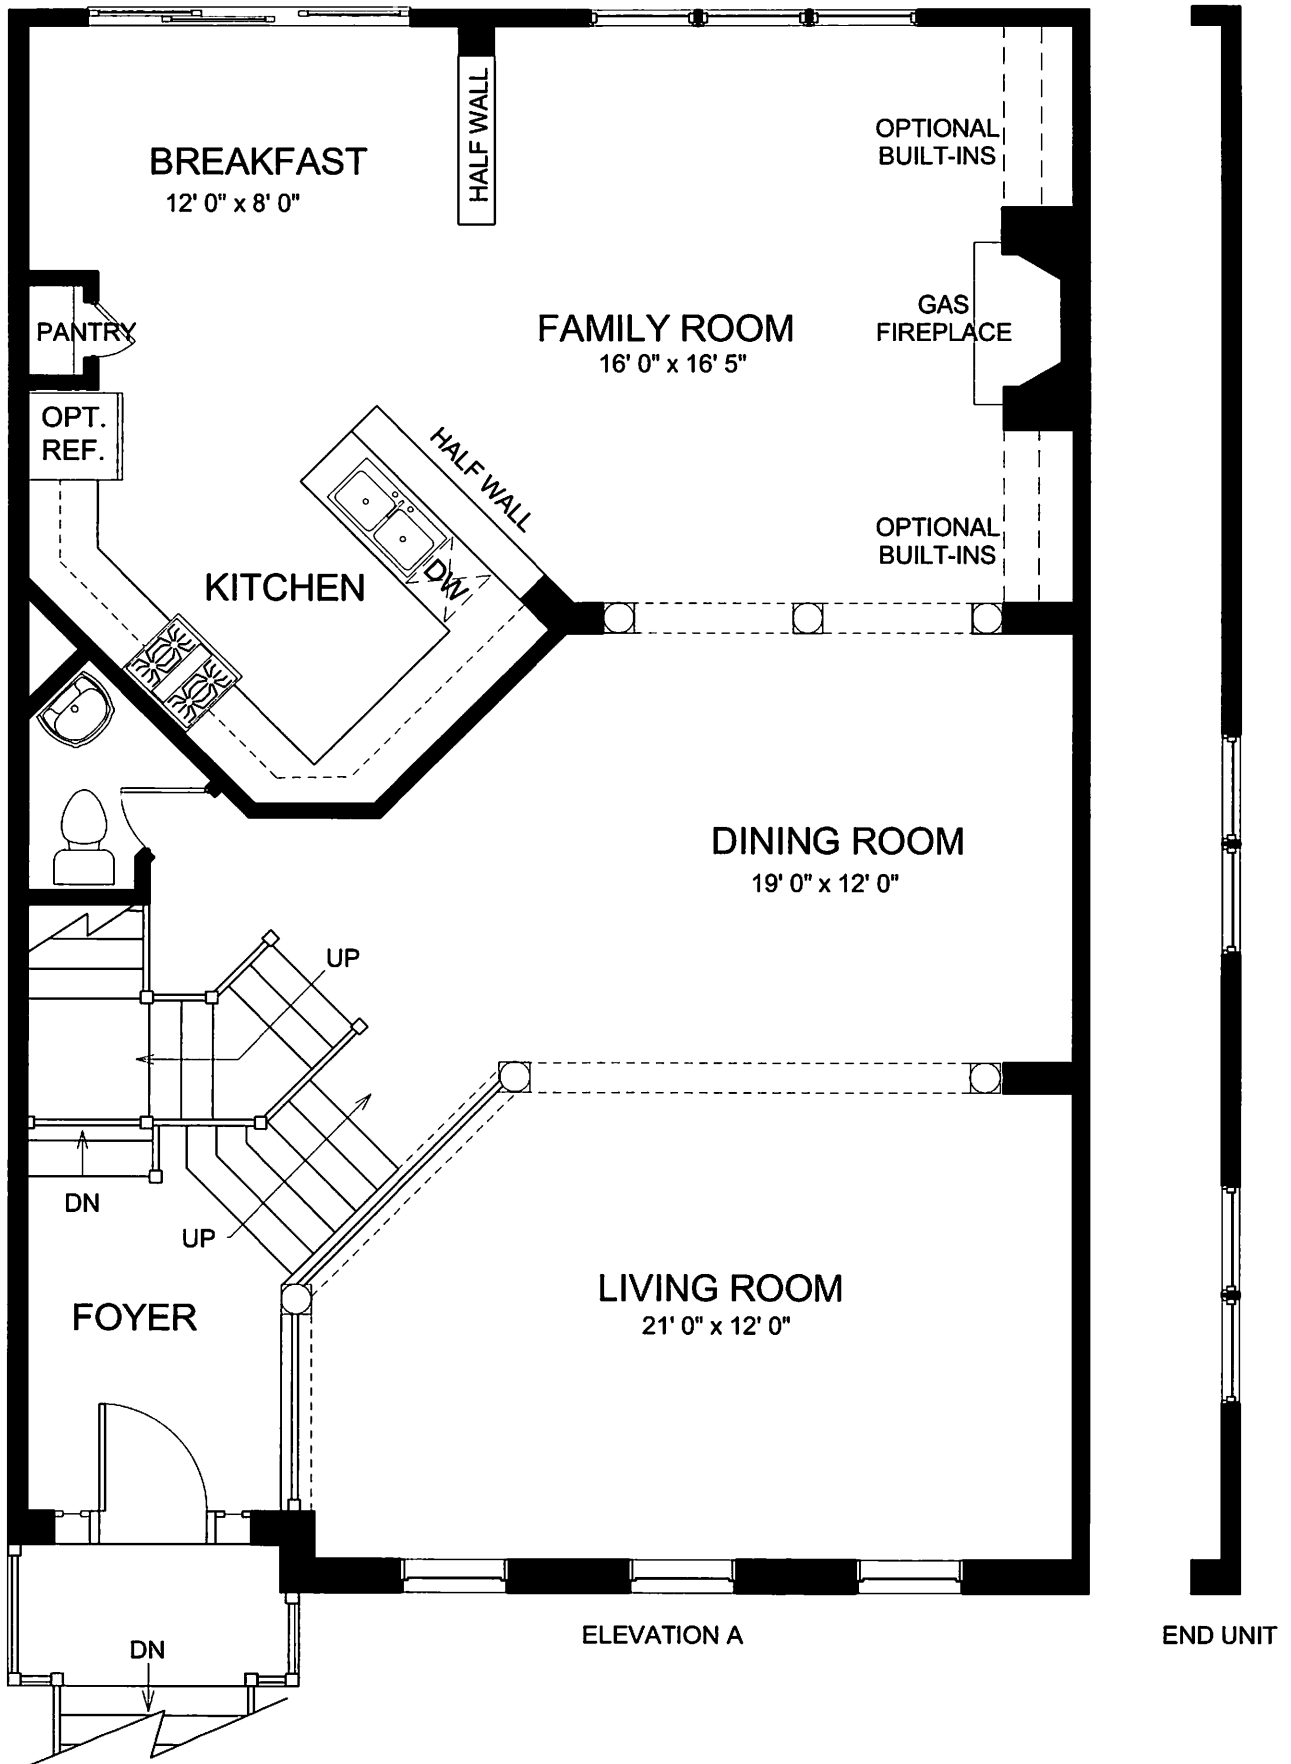

Northbrook

THE ASHFORD CARRIAGE HOME

The Ashford

THREE-STORY CARRIAGE HOMES

2,100 - 4,000 sq. ft.

ASHFORD – FIRST FLOOR

ASHFORD – SECOND FLOOR

ELEVATION A

END UNIT

Note: All dimensions are approximate and subject to change without notice and cannot be relied on for any type of binding agreement. Check with the sales consultant for further details.

ASHFORD – LOWER LEVEL

END UNIT